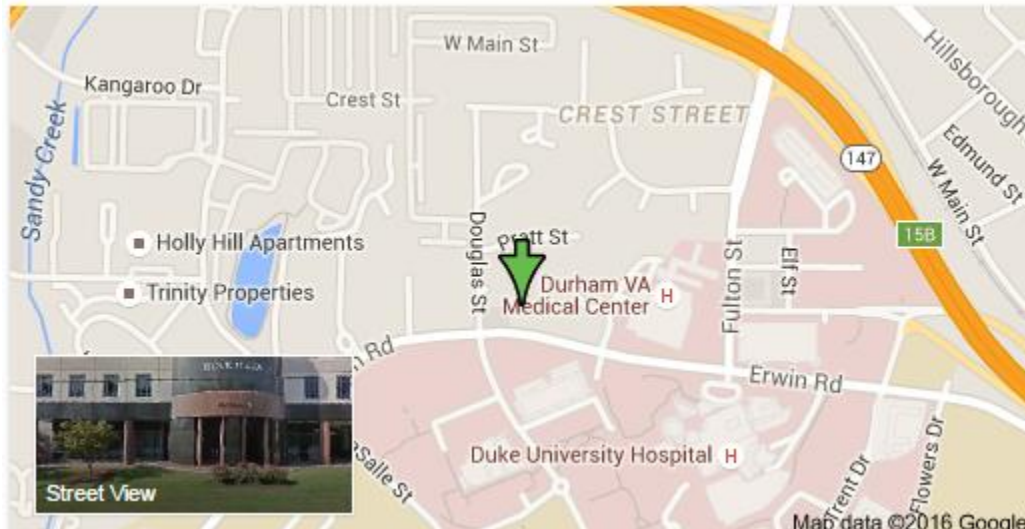

DIRECTIONS TO HOCK PLAZA, 2424 ERWIN ROAD, DURHAM NC 27705

From Chapel Hill:

1. Take 15-501 Bypass North towards Durham.
2. Take Exit #107 NC-751 towards Duke University West Campus.
3. Turn right at the bottom of the ramp onto Cameron Boulevard
4. Turn left onto Erwin Road. Hock Plaza is 1.2 miles ahead on the left next to a BP gas station.

From Greensboro and points WEST:

1. Take I-85 North towards Durham.
2. Take NC-147 South towards Downtown Durham.
3. Take the Hillandale Road Exit.
4. Bear right onto Fulton Street. Take Fulton Street until it dead ends on Erwin Road.
5. Turn right on Erwin Road. Hock Plaza is 0.4 miles ahead on the right next to a BP gas station.

From Points North:

1. Take Interstate 95 South to Interstate 85 South (exit 51)
2. Exit at Hillandale Road (exit 174A).
3. Turn left onto Fulton Road, The road "dead ends" in the Duke North circular driveway; Turn right at this light onto Erwin Road.

From Raleigh and Points EAST:

1. Take I-40 West towards Durham.
2. Take the NC-147 North Exit #279B towards downtown Durham.
3. Take the Elba Street Exit #15 for 0.3 miles.
4. Bear left onto the Trent Drive Ramp, and then straight onto Trent Drive.
5. Turn right onto Erwin Road, Hock Plaza is 0.4 miles ahead on the right next to a BP gas station